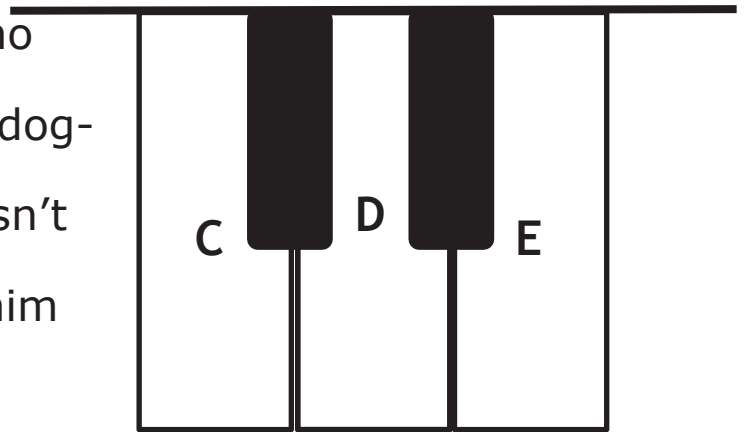

Bee & the Note Family

Once upon a time, there lived a family and their dog. He lived in a doghouse on Keyboard Street. Can you spot one of his homes? It has two black keys. He likes to sit right between the keys in the shade.

Doggie D has two friends who like to stay just outside his little doghouse. Eddie E and Baby C. C isn't really a baby, but people called him that and it stuck.

Can you draw below the letters on the keys, little pictures of Doggie D and his two homies, Eddie E and Baby C?

Doggie D's family makes their home from the group of three black keys. Inside the house lives the mom, Annie A; the dad, Georgy G; and Franny F, the daughter. Always just outside the

family home Bumble Bee hovers, waiting to sting. Mwu ah ah ah AHHH !! Will you draw in these characters? Thanks!