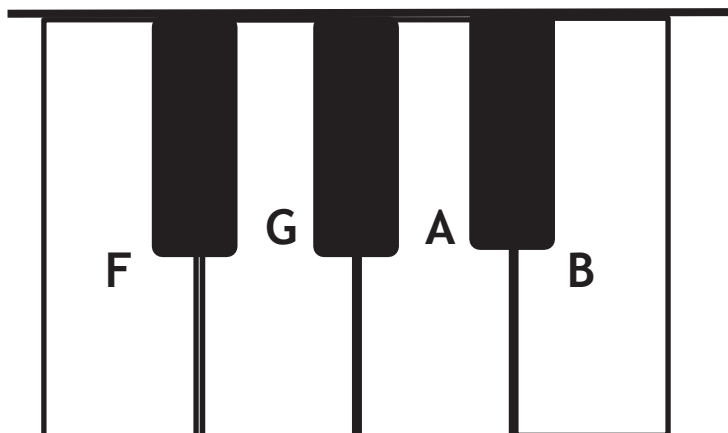

Bee & the Note Family

Once upon a time, there lived a family and their dog. He lived in a doghouse on Keyboard Street. Can you spot one of his homes? It has two black keys. He likes to sit right between the keys in the shade.

Doggie D has two friends who like to stay just outside his little doghouse. Eddie E and Baby C. C isn't really a baby, but people called him that and it stuck.

Can you draw below the letters on the keys, little pictures of Doggie D and his two homies, Eddie E and Baby C?

Doggie D's family makes their home from the group of three black keys. Inside the house lives the mom, Annie A; the dad, Georgy G; and Franny F, the daughter. Always just outside the

family home Bumble Bee hovers, waiting to sting. Mwu ah ah ah AHHH !! Will you draw in these characters? Thanks!